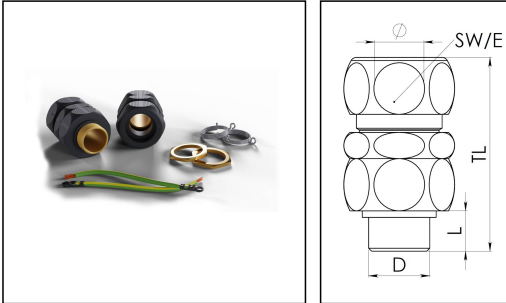

ShieldGLAND Pro M32

ShieldGLAND Pro M32 Brass locknut, E-Spring, earth fly lead

Products may differ in size, colour and appearance to those shown. If you require further information or customisation, please contact us directly.

Material sealing gasket	TPE
Temp. range min	-40 °C
Temp. range max	120 °C
Protection class	IP68 (5 bar 30 min)
Thread type	M
Ø Connection thread D	32
Lead	1,5
Length screw-in thread L	13 mm
Ø cable diameter min	24 mm
Ø cable diameter max	36 mm
Ø cable below cable shield max	24 mm - 30 mm
Key width SW	50 mm
Collar diameter (E)	56 mm
Total length TL	66 mm - 74 mm
Type	ShieldGLAND Pro M32
WISKA-Order no.	10112397
Packing unit	2

Remarks:

Complete with Brass locknut, E-Spring
and earth fly lead

LSF = Low smoke and fume
LSOH = Low smoke zero halogen