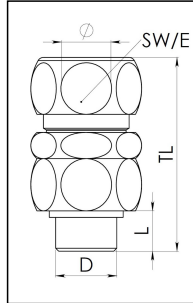

ShieldGLAND Pro M20L

ShieldGLAND Pro M20L Brass locknut, E-Spring, earth fly lead

Products may differ in size, colour and appearance to those shown. If you require further information or customisation, please contact us directly.

Material sealing gasket	TPE
Temp. range min	-40 °C
Temp. range max	120 °C
Protection class	IP68 (5 bar 30 min)
Thread type	M
Ø Connection thread D	20
Lead	1,5
Length screw-in thread L	11 mm
Ø cable diameter min	12 mm
Ø cable diameter max	21 mm
Ø cable below cable shield max	12 mm - 17 mm
Key width SW	32 mm
Collar diameter (E)	36 mm
Total length TL	57 mm - 63 mm
Type	ShieldGLAND Pro M20L
WISKA-Order no.	10112395
Packing unit	2

Remarks:

Complete with Brass locknut, E-Spring
and earth fly lead

LSF = Low smoke and fume

LSOH = Low smoke zero halogen