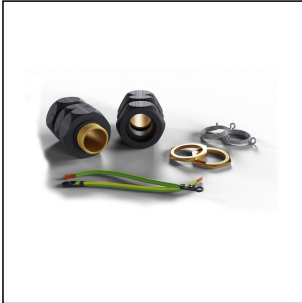

ShieldGLAND Pro M20L

ShieldGLAND Pro M20L Brass locknut, E-Spring, earth fly lead

Products may differ in size, colour and appearance to those shown. If you require further information or customisation, please contact us directly.

Material sealing gasket	TPE
Temp. range min	-40 °C
Temp. range max	120 °C
Protection class	IP68 (5 bar 30 min)
Thread type	M
Ø Connection thread D	20
Lead	1,5
Length screw-in thread L	11 mm
Ø cable diameter min	12 mm
Ø cable diameter max	21 mm
Ø cable below cable shield max	12 mm - 17 mm
Key width SW	32 mm
Collar diameter (E)	36 mm
Total length TL	57 mm - 63 mm
Type	ShieldGLAND Pro M20L
WISKA-Order no.	10112395
Packing unit	2

Remarks:

Complete with Brass locknut, E-Spring
and earth fly lead

LSF = Low smoke and fume

LSOH = Low smoke zero halogen