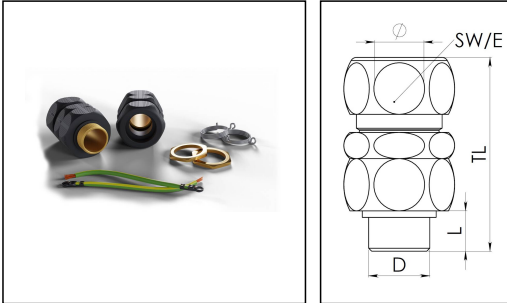

ShieldGLAND Pro M20S

ShieldGLAND Pro M20S Brass locknut, E-Spring, earth fly lead

Products may differ in size, colour and appearance to those shown. If you require further information or customisation, please contact us directly.

Material sealing gasket	TPE
Temp. range min	-40 °C
Temp. range max	120 °C
Protection class	IP68 (5 bar 30 min)
Thread type	M
Ø Connection thread D	20
Lead	1,5
Length screw-in thread L	11 mm
Ø cable diameter min	7 mm
Ø cable diameter max	16 mm
Ø cable below cable shield max	7 mm - 11 mm
Key width SW	27 mm
Collar diameter (E)	30 mm
Total length TL	57 mm - 63 mm
Type	ShieldGLAND Pro M20S
WISKA-Order no.	10112394
Packing unit	2

Remarks:

Complete with Brass locknut, E-Spring
and earth fly lead

LSF = Low smoke and fume

LSOH = Low smoke zero halogen