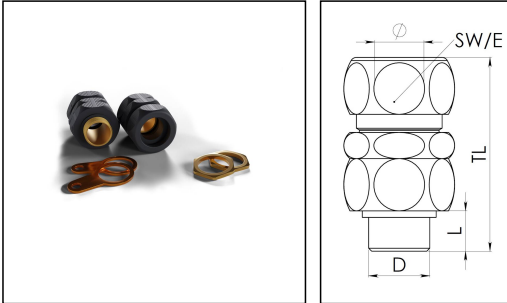

ShieldGLAND Standard M25

ShieldGLAND Standard M25 Brass locknut, Earth tag

Products may differ in size, colour and appearance to those shown. If you require further information or customisation, please contact us directly.

Material sealing gasket	TPE
Temp. range min	-40 °C
Temp. range max	120 °C
Protection class	IP68 (5 bar 30 min)
Thread type	M
Ø Connection thread D	25
Lead	1,5
Length screw-in thread L	13 mm
Ø cable diameter min	17 mm
Ø cable diameter max	28 mm
Ø cable below cable shield max	17 mm - 21 mm
Key width SW	41 mm
Collar diameter (E)	46 mm
Total length TL	61 mm - 68 mm
Type	ShieldGLAND Standard M25
WISKA-Order no.	10112392
Packing unit	2

Remarks:

Complete with Brass locknut and earth tag

LSF = Low smoke and fume

LSOH = Low smoke zero halogen