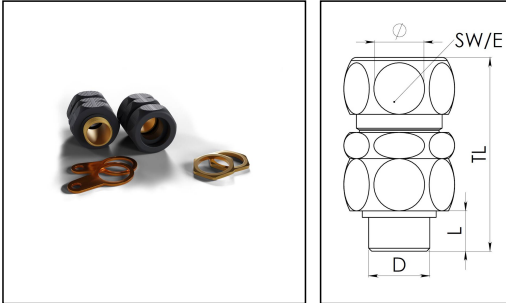

ShieldGLAND Standard M20L

ShieldGLAND Standard M20L Brass locknut, Earth tag

Products may differ in size, colour and appearance to those shown. If you require further information or customisation, please contact us directly.

Material sealing gasket	TPE
Temp. range min	-40 °C
Temp. range max	120 °C
Protection class	IP68 (5 bar 30 min)
Thread type	M
Ø Connection thread D	20
Lead	1,5
Length screw-in thread L	11 mm
Ø cable diameter min	12 mm
Ø cable diameter max	21 mm
Ø cable below cable shield max	12 mm - 17 mm
Key width SW	32 mm
Collar diameter (E)	36 mm
Total length TL	57 mm - 63 mm
Type	ShieldGLAND Standard M20L
WISKA-Order no.	10112391
Packing unit	2

Remarks:

Complete with Brass locknut and earth tag

LSF = Low smoke and fume

LSOH = Low smoke zero halogen