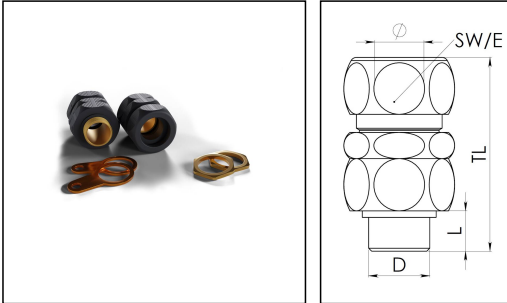

## ShieldGLAND Standard M20S

ShieldGLAND Standard M20S Brass locknut, Earth tag

Products may differ in size, colour and appearance to those shown. If you require further information or customisation, please contact us directly.

<b>Material sealing gasket</b>	TPE
<b>Temp. range min</b>	-40 °C
<b>Temp. range max</b>	120 °C
<b>Protection class</b>	IP68 (5 bar 30 min)
<b>Thread type</b>	M
<b>Ø Connection thread D</b>	20
<b>Lead</b>	1,5
<b>Length screw-in thread L</b>	11 mm
<b>Ø cable diameter min</b>	7 mm
<b>Ø cable diameter max</b>	16 mm
<b>Ø cable below cable shield max</b>	7 mm - 11 mm
<b>Key width SW</b>	27 mm
<b>Collar diameter (E)</b>	30 mm
<b>Total length TL</b>	57 mm - 63 mm
<b>Type</b>	ShieldGLAND Standard M20S
<b>WISKA-Order no.</b>	10112390
<b>Packing unit</b>	2

Remarks:

Complete with Brass locknut and earth tag

LSF = Low smoke and fume

LSOH = Low smoke zero halogen